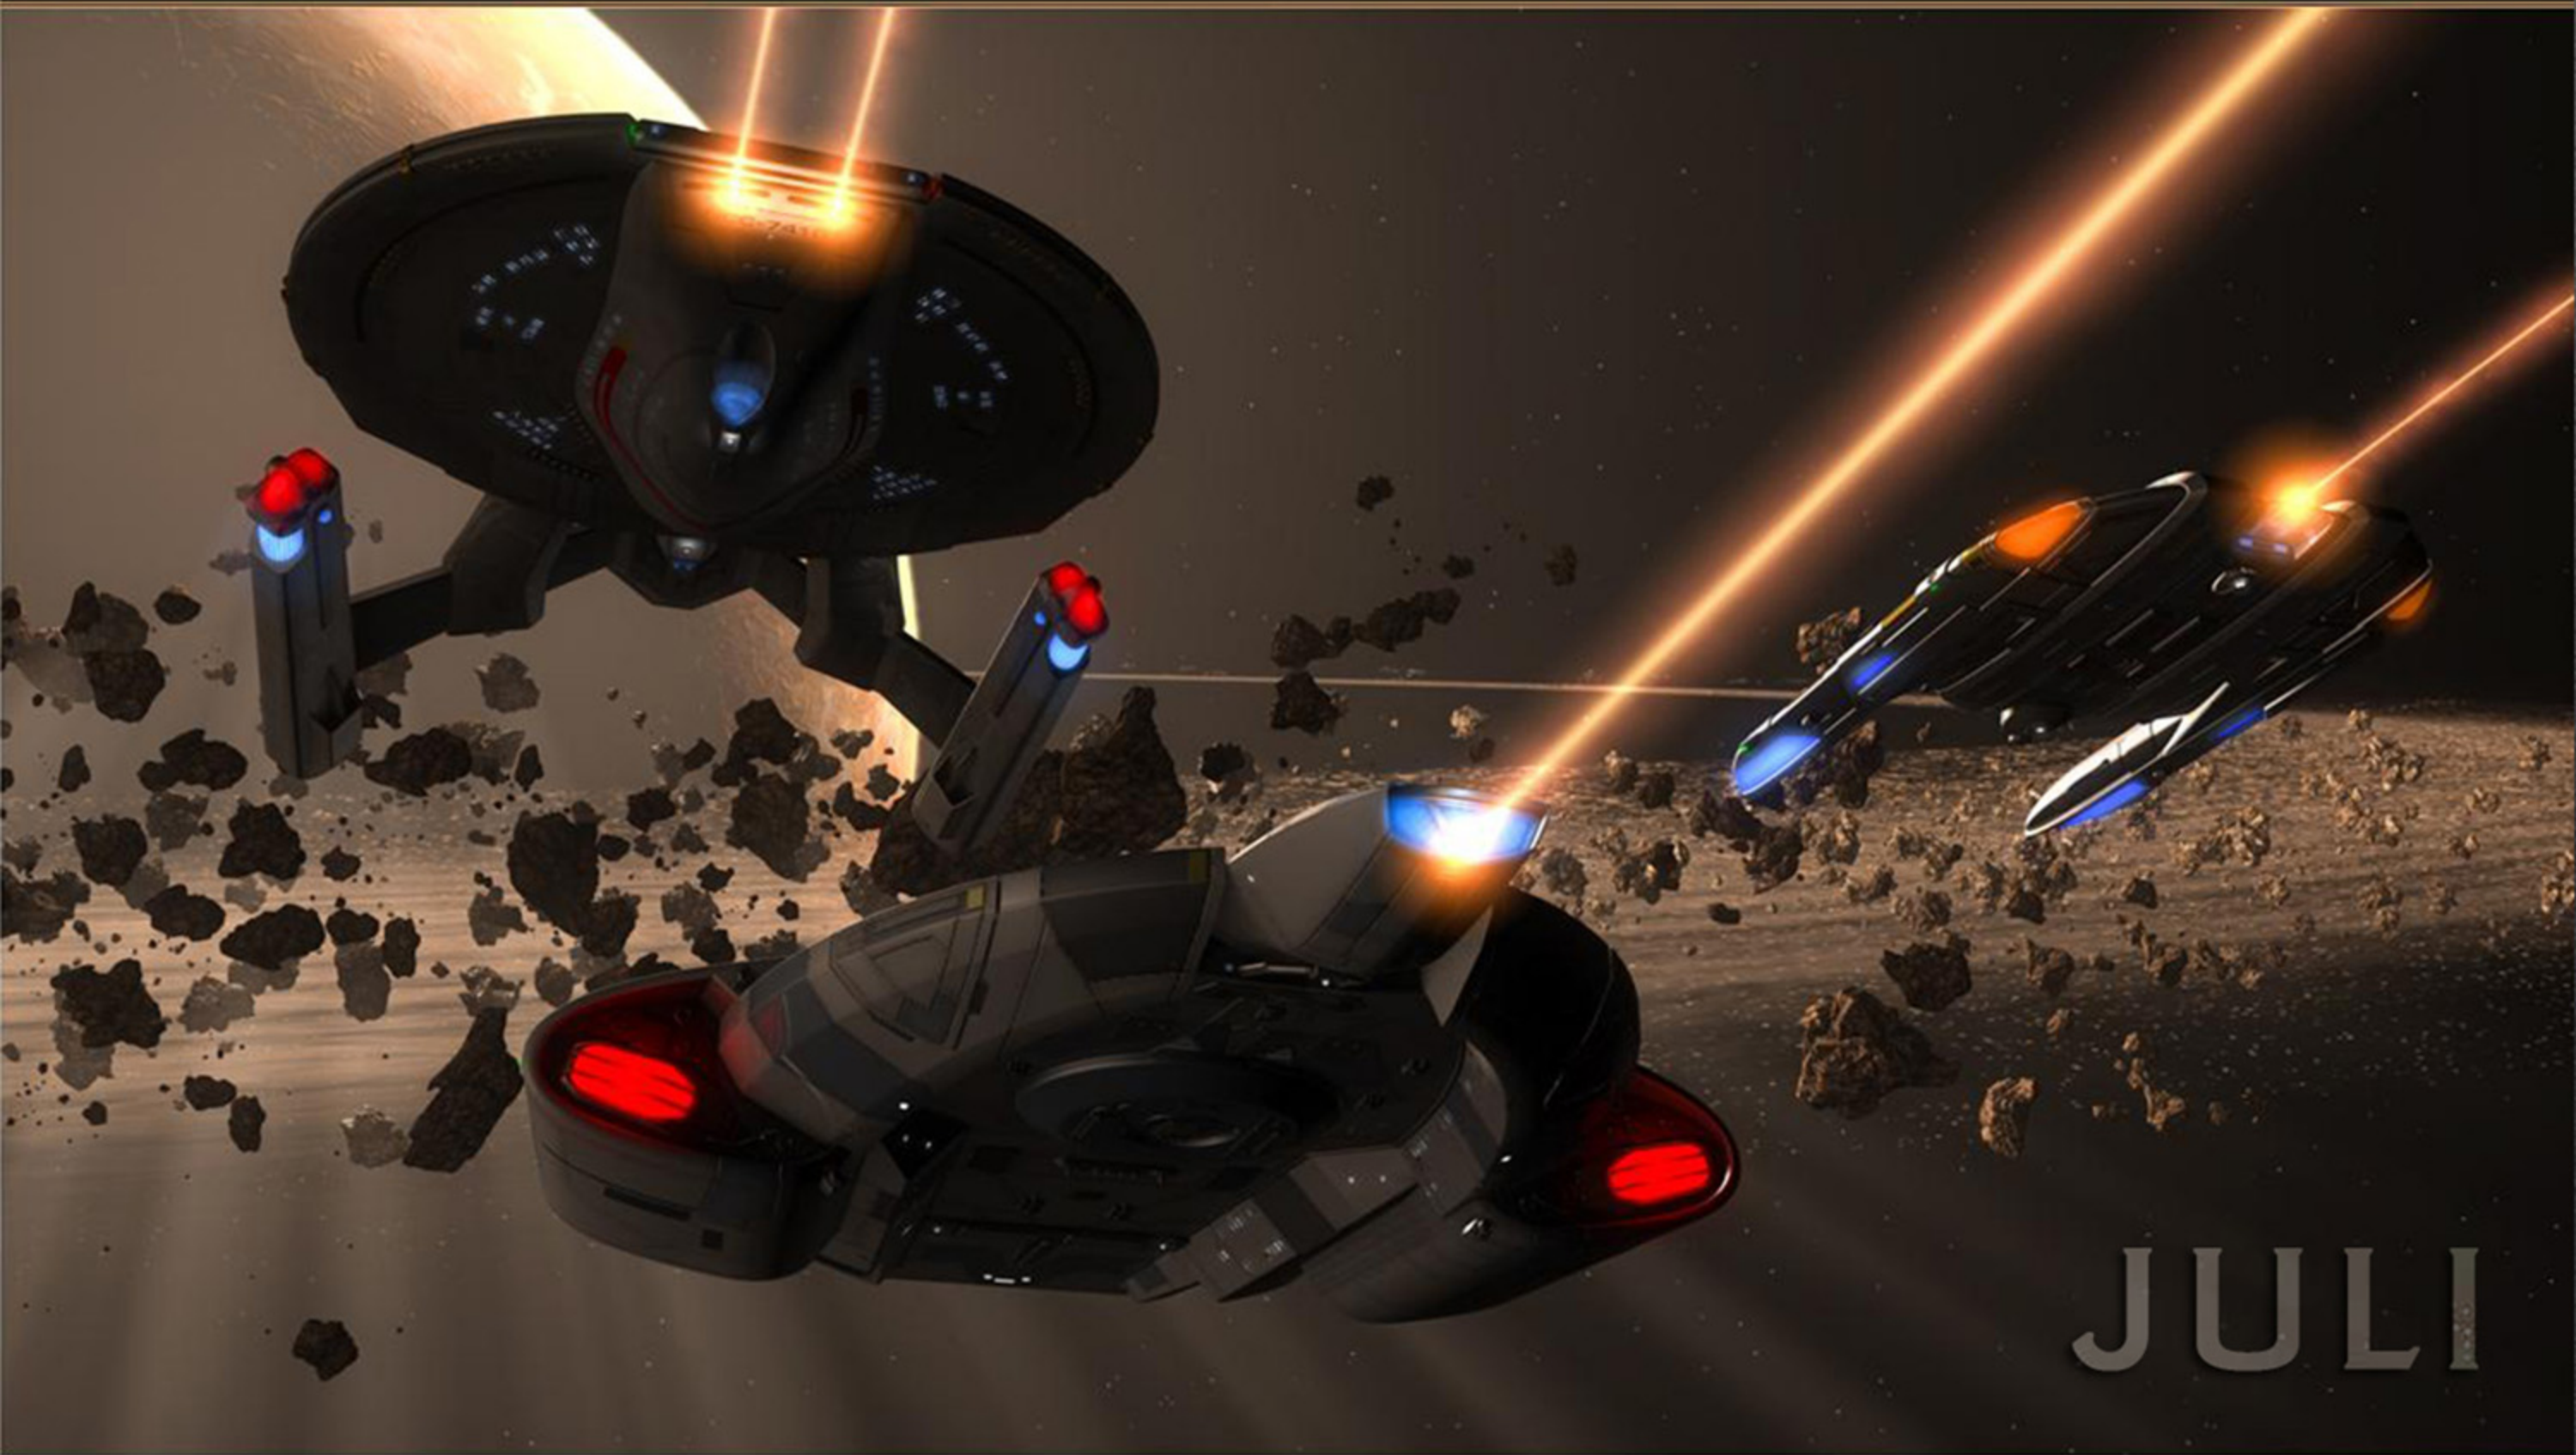

DON'T MESS AROUND WITH US...

JULI

MODELS BY MATTYMAX, SKYE OODS AND THE ANIMANIAC
WWW.SF30FFDE / WWW.ANIMANIACARTS.DEVIANTART.COM / WWW.THESCFWORLD.NET

THE ANIMANIAC