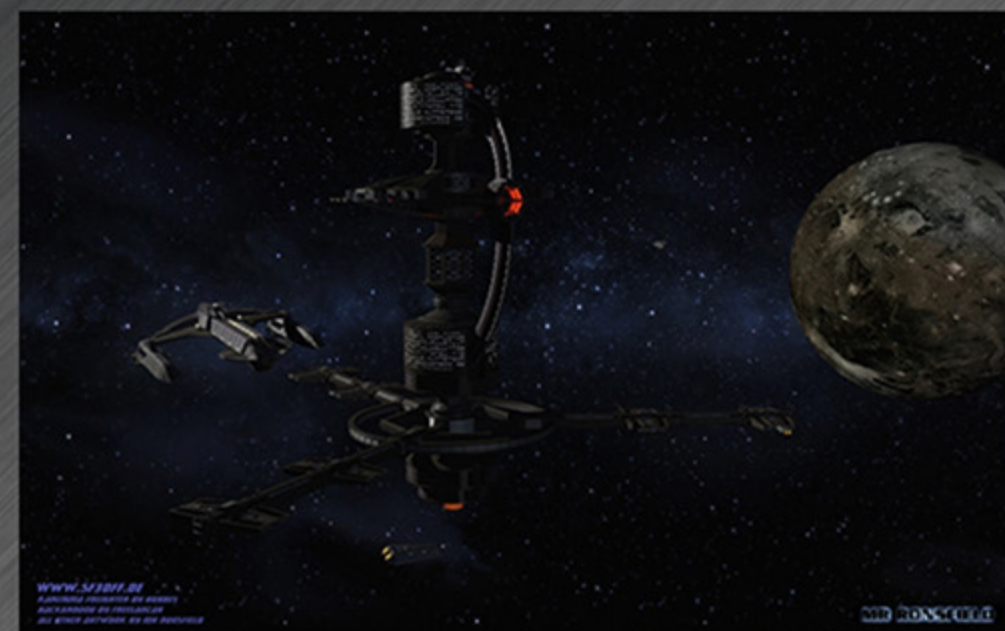

Mo	Di	Mi	Do	Fr	Sa	So
						01
02	03	04	05	06	07	08
09	10	11	12	13	14	15
16	17	18	19	20	21	22
23	24	25	26	27	28	29
30